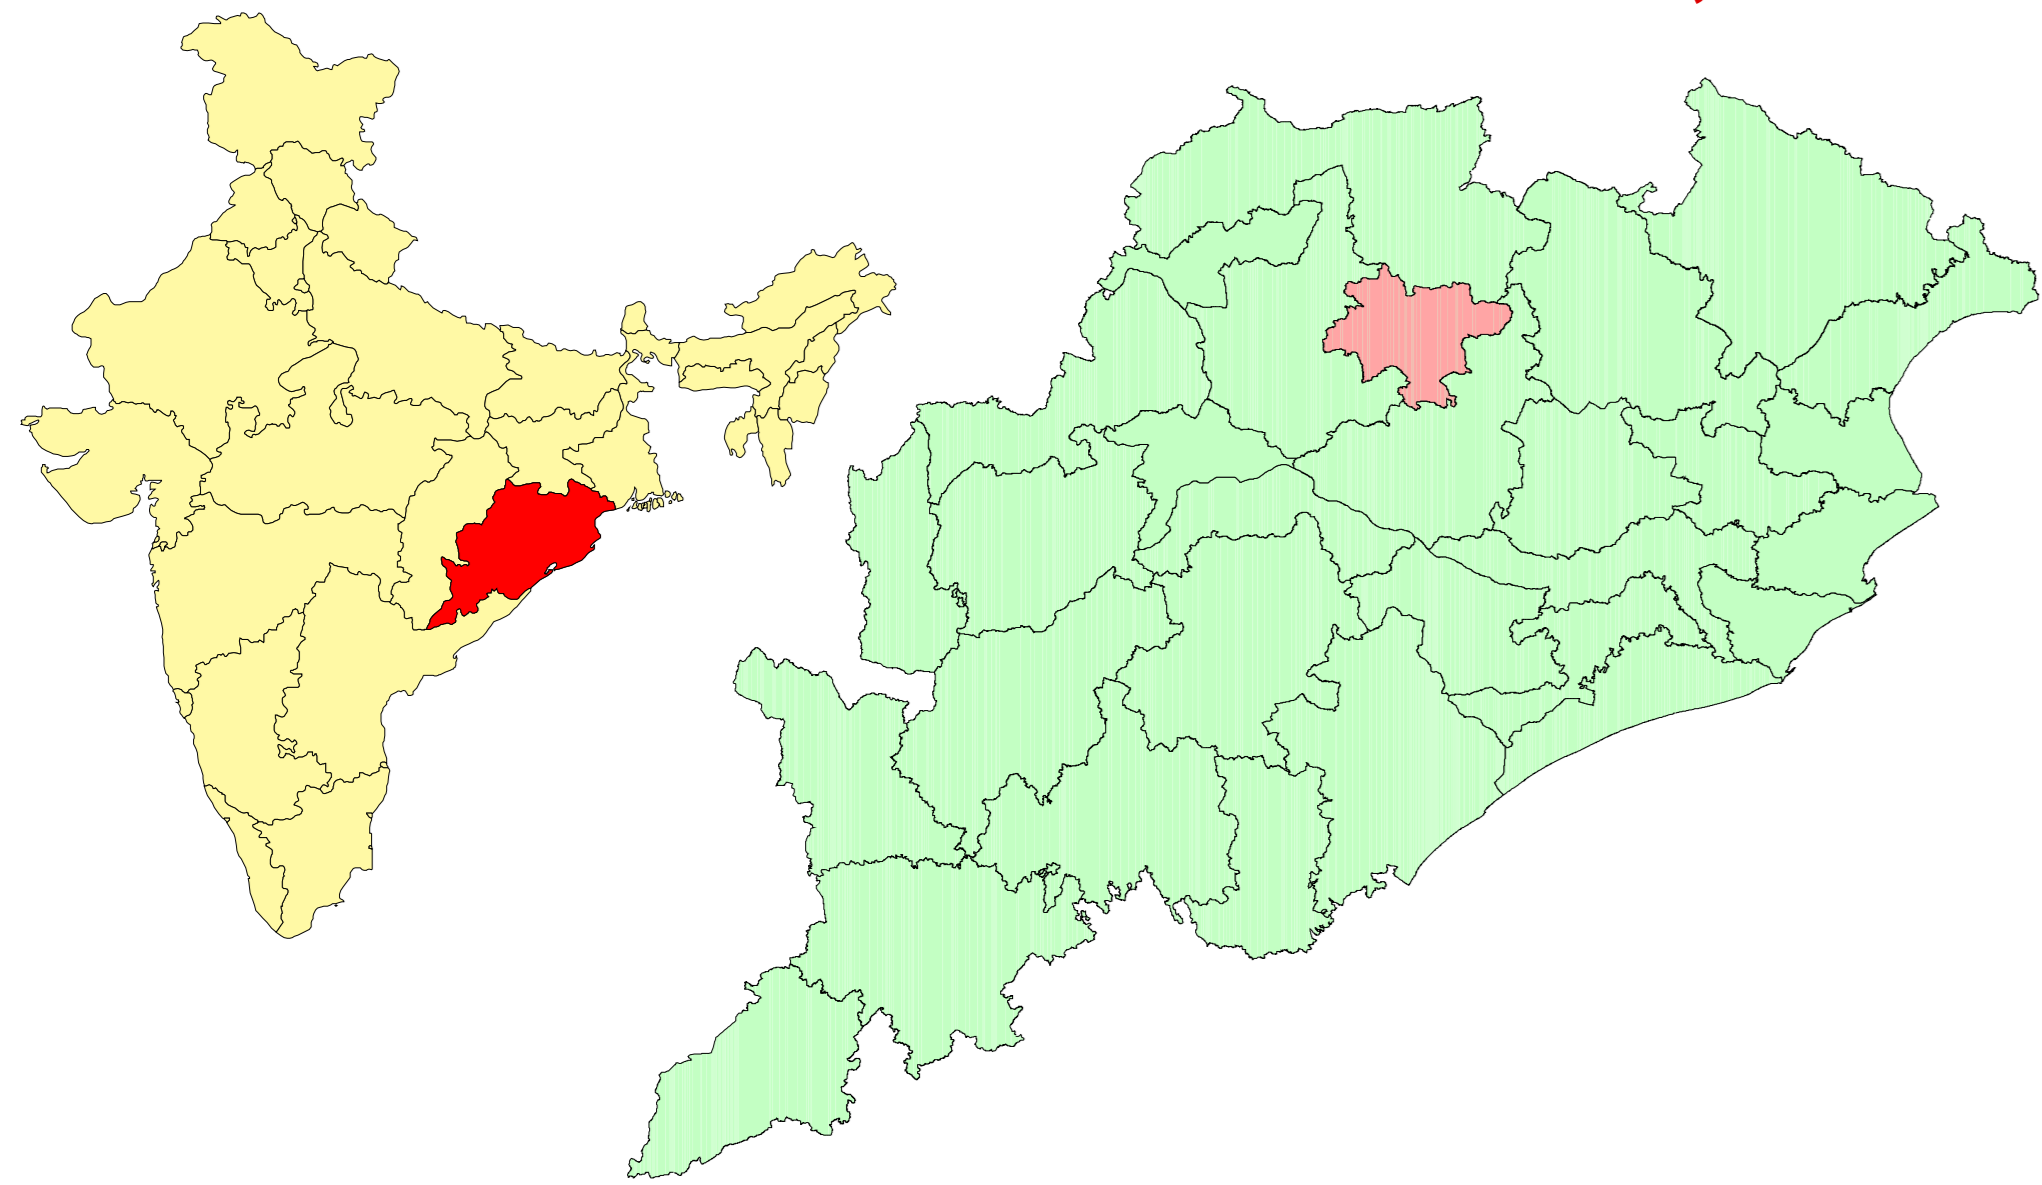

**LOCATION OF THE DISTRICT IN ORISSA, INDIA**

7 0 7 14 Kilometers

**DEOGARH DISTRICT  
DISTRIBUTION OF MAJOR GOVERNMENT HEALTH UNITS**

**LEGEND**

- Health Unit Categories**
- District Headquarter Hospital
  - Sub Division Hospital
  - Community Health Centre
  - Other Hospital
  - PHC(NEW)/ Single Doctor PHC
  - Sub Centre
  - Urban Area
  - Block Boundary
  - National Highway
  - Major Roads
  - Railway
  - Rivers / Water bodies

Mission Directorate  
National Rural Health Mission,  
Health & Family Welfare Department  
Govt. of Orissa