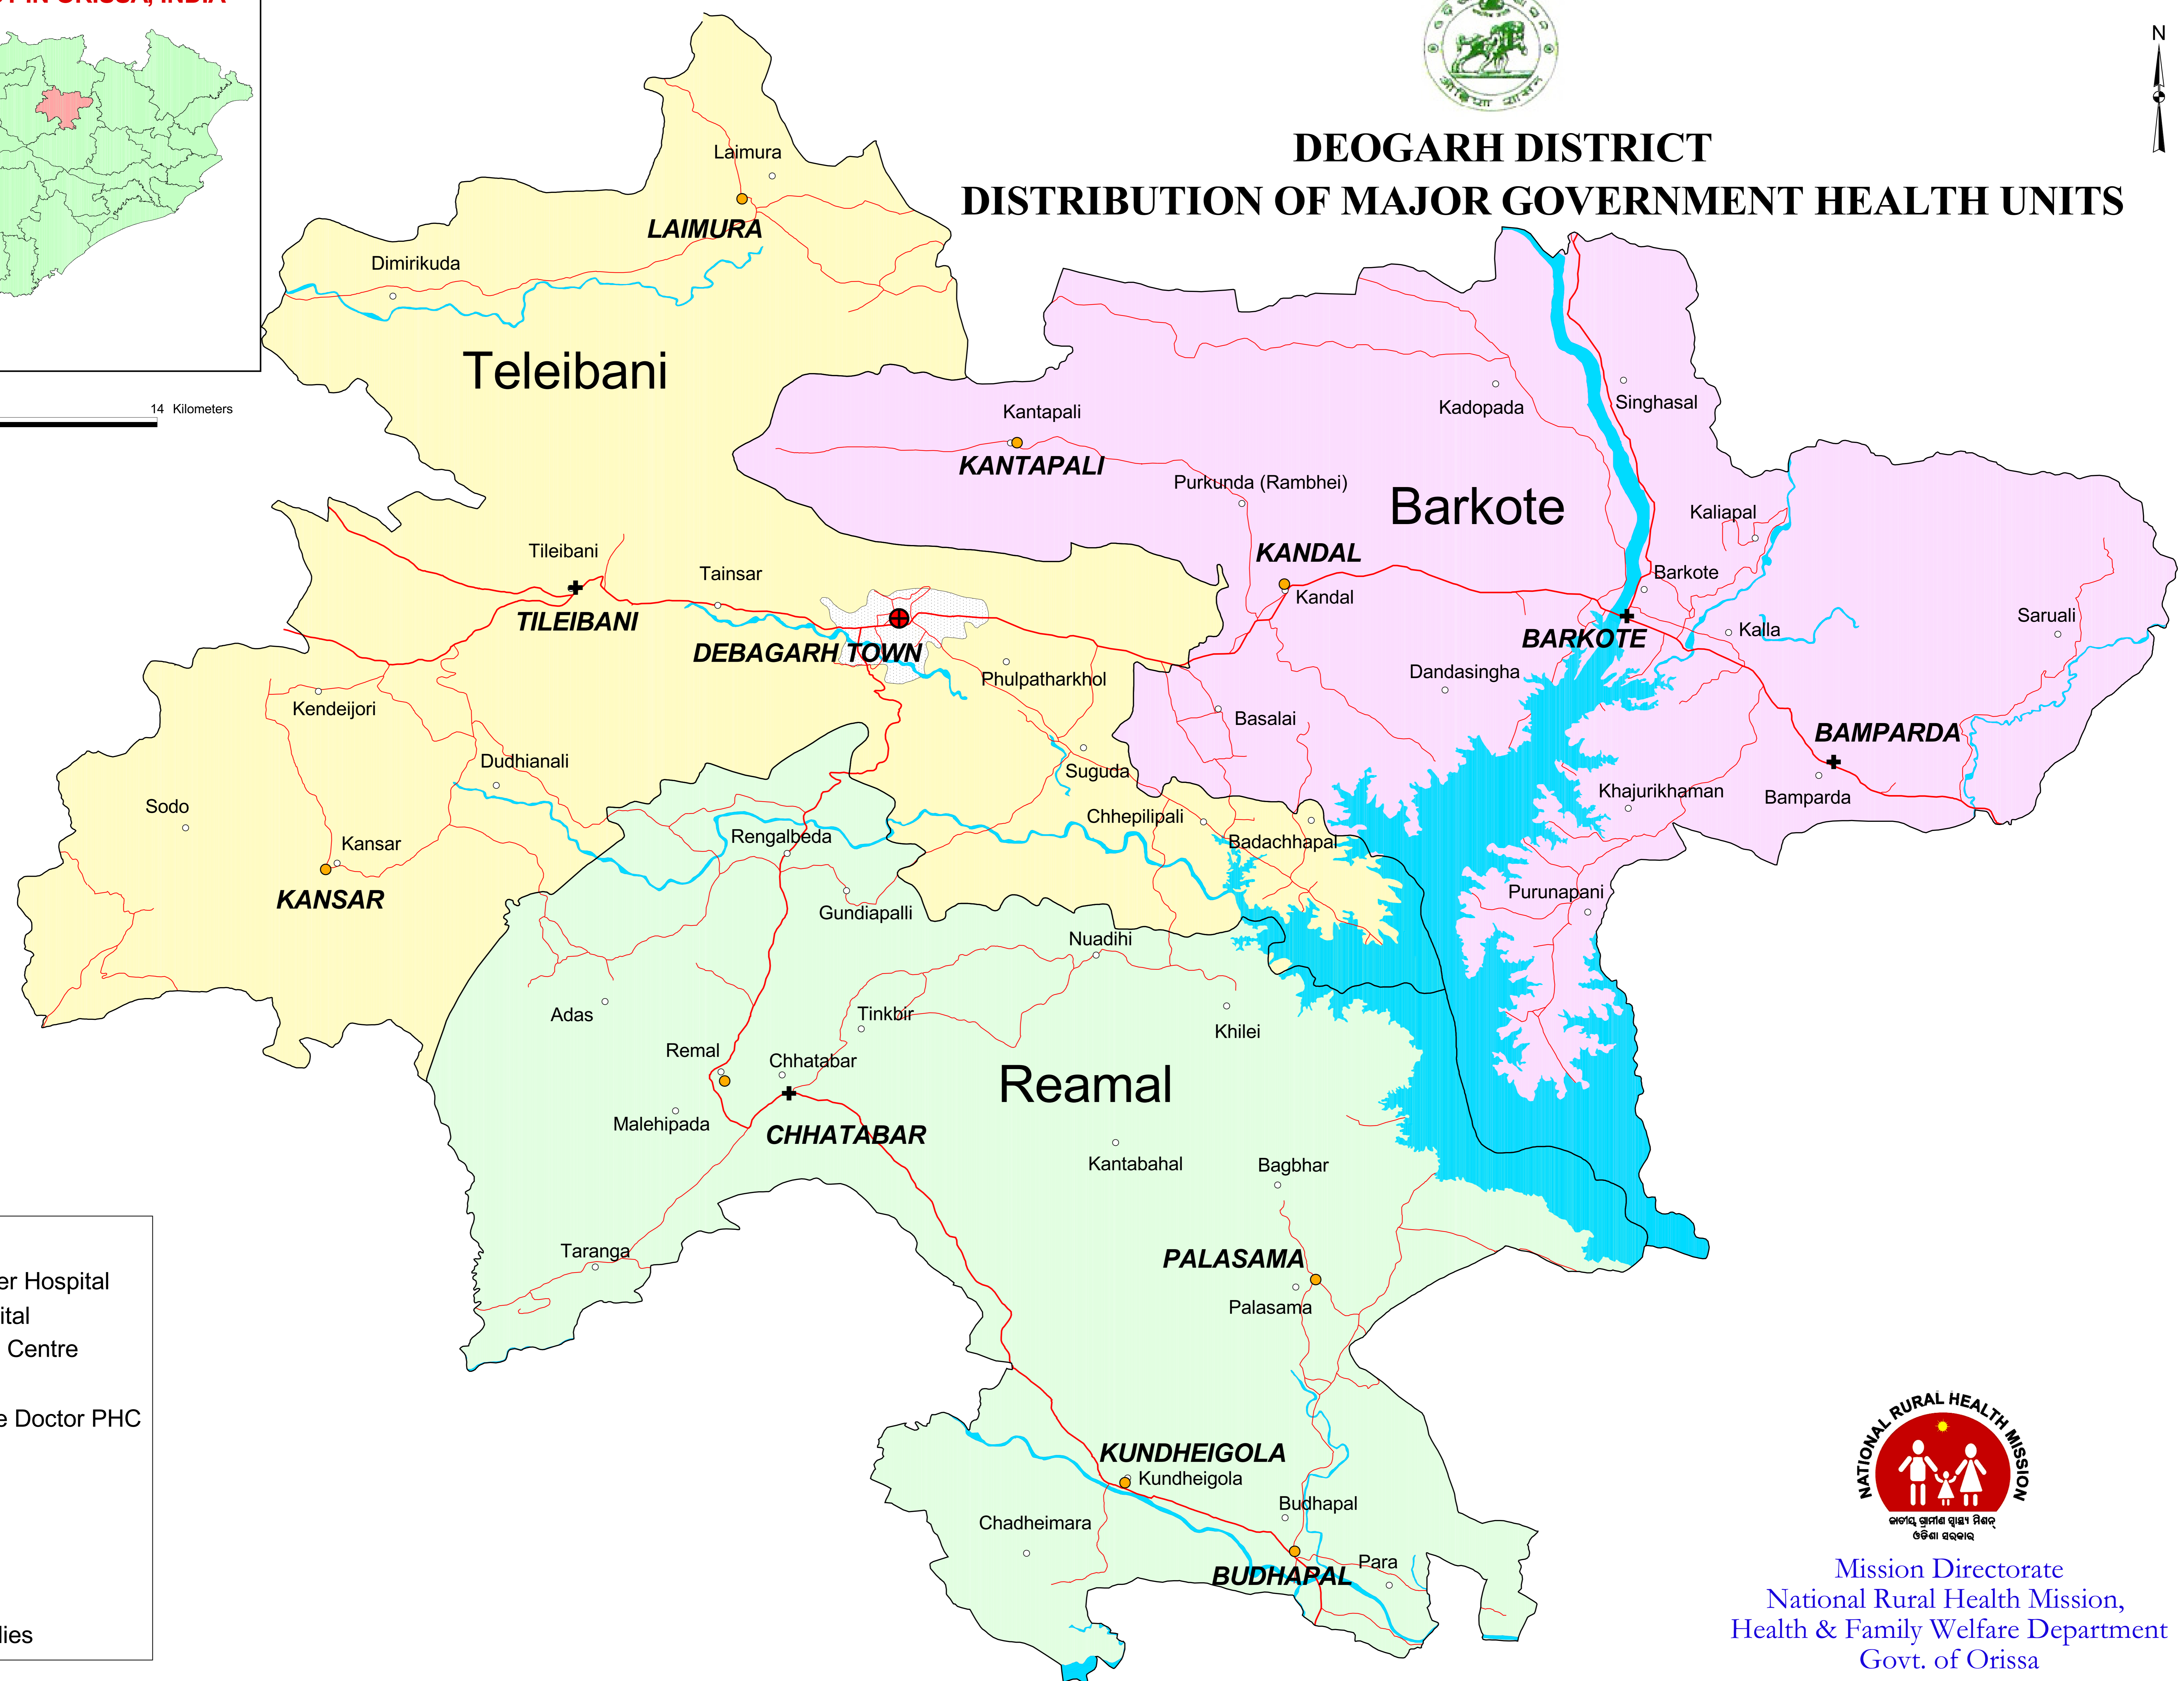

**LOCATION OF THE DISTRICT IN ORISSA, INDIA**

7 0 7 14 Kilometers

**DEOGARH DISTRICT  
DISTRIBUTION OF MAJOR GOVERNMENT HEALTH UNITS**

**LEGEND**

- Health Unit Categories**
- District Headquarter Hospital
  - Sub Division Hospital
  - Community Health Centre
  - Other Hospital
  - PHC(NEW)/ Single Doctor PHC
  - Sub Centre
  - Urban Area
  - Block Boundary
  - National Highway
  - Major Roads
  - Railway
  - Rivers / Water bodies

Mission Directorate  
National Rural Health Mission,  
Health & Family Welfare Department  
Govt. of Orissa