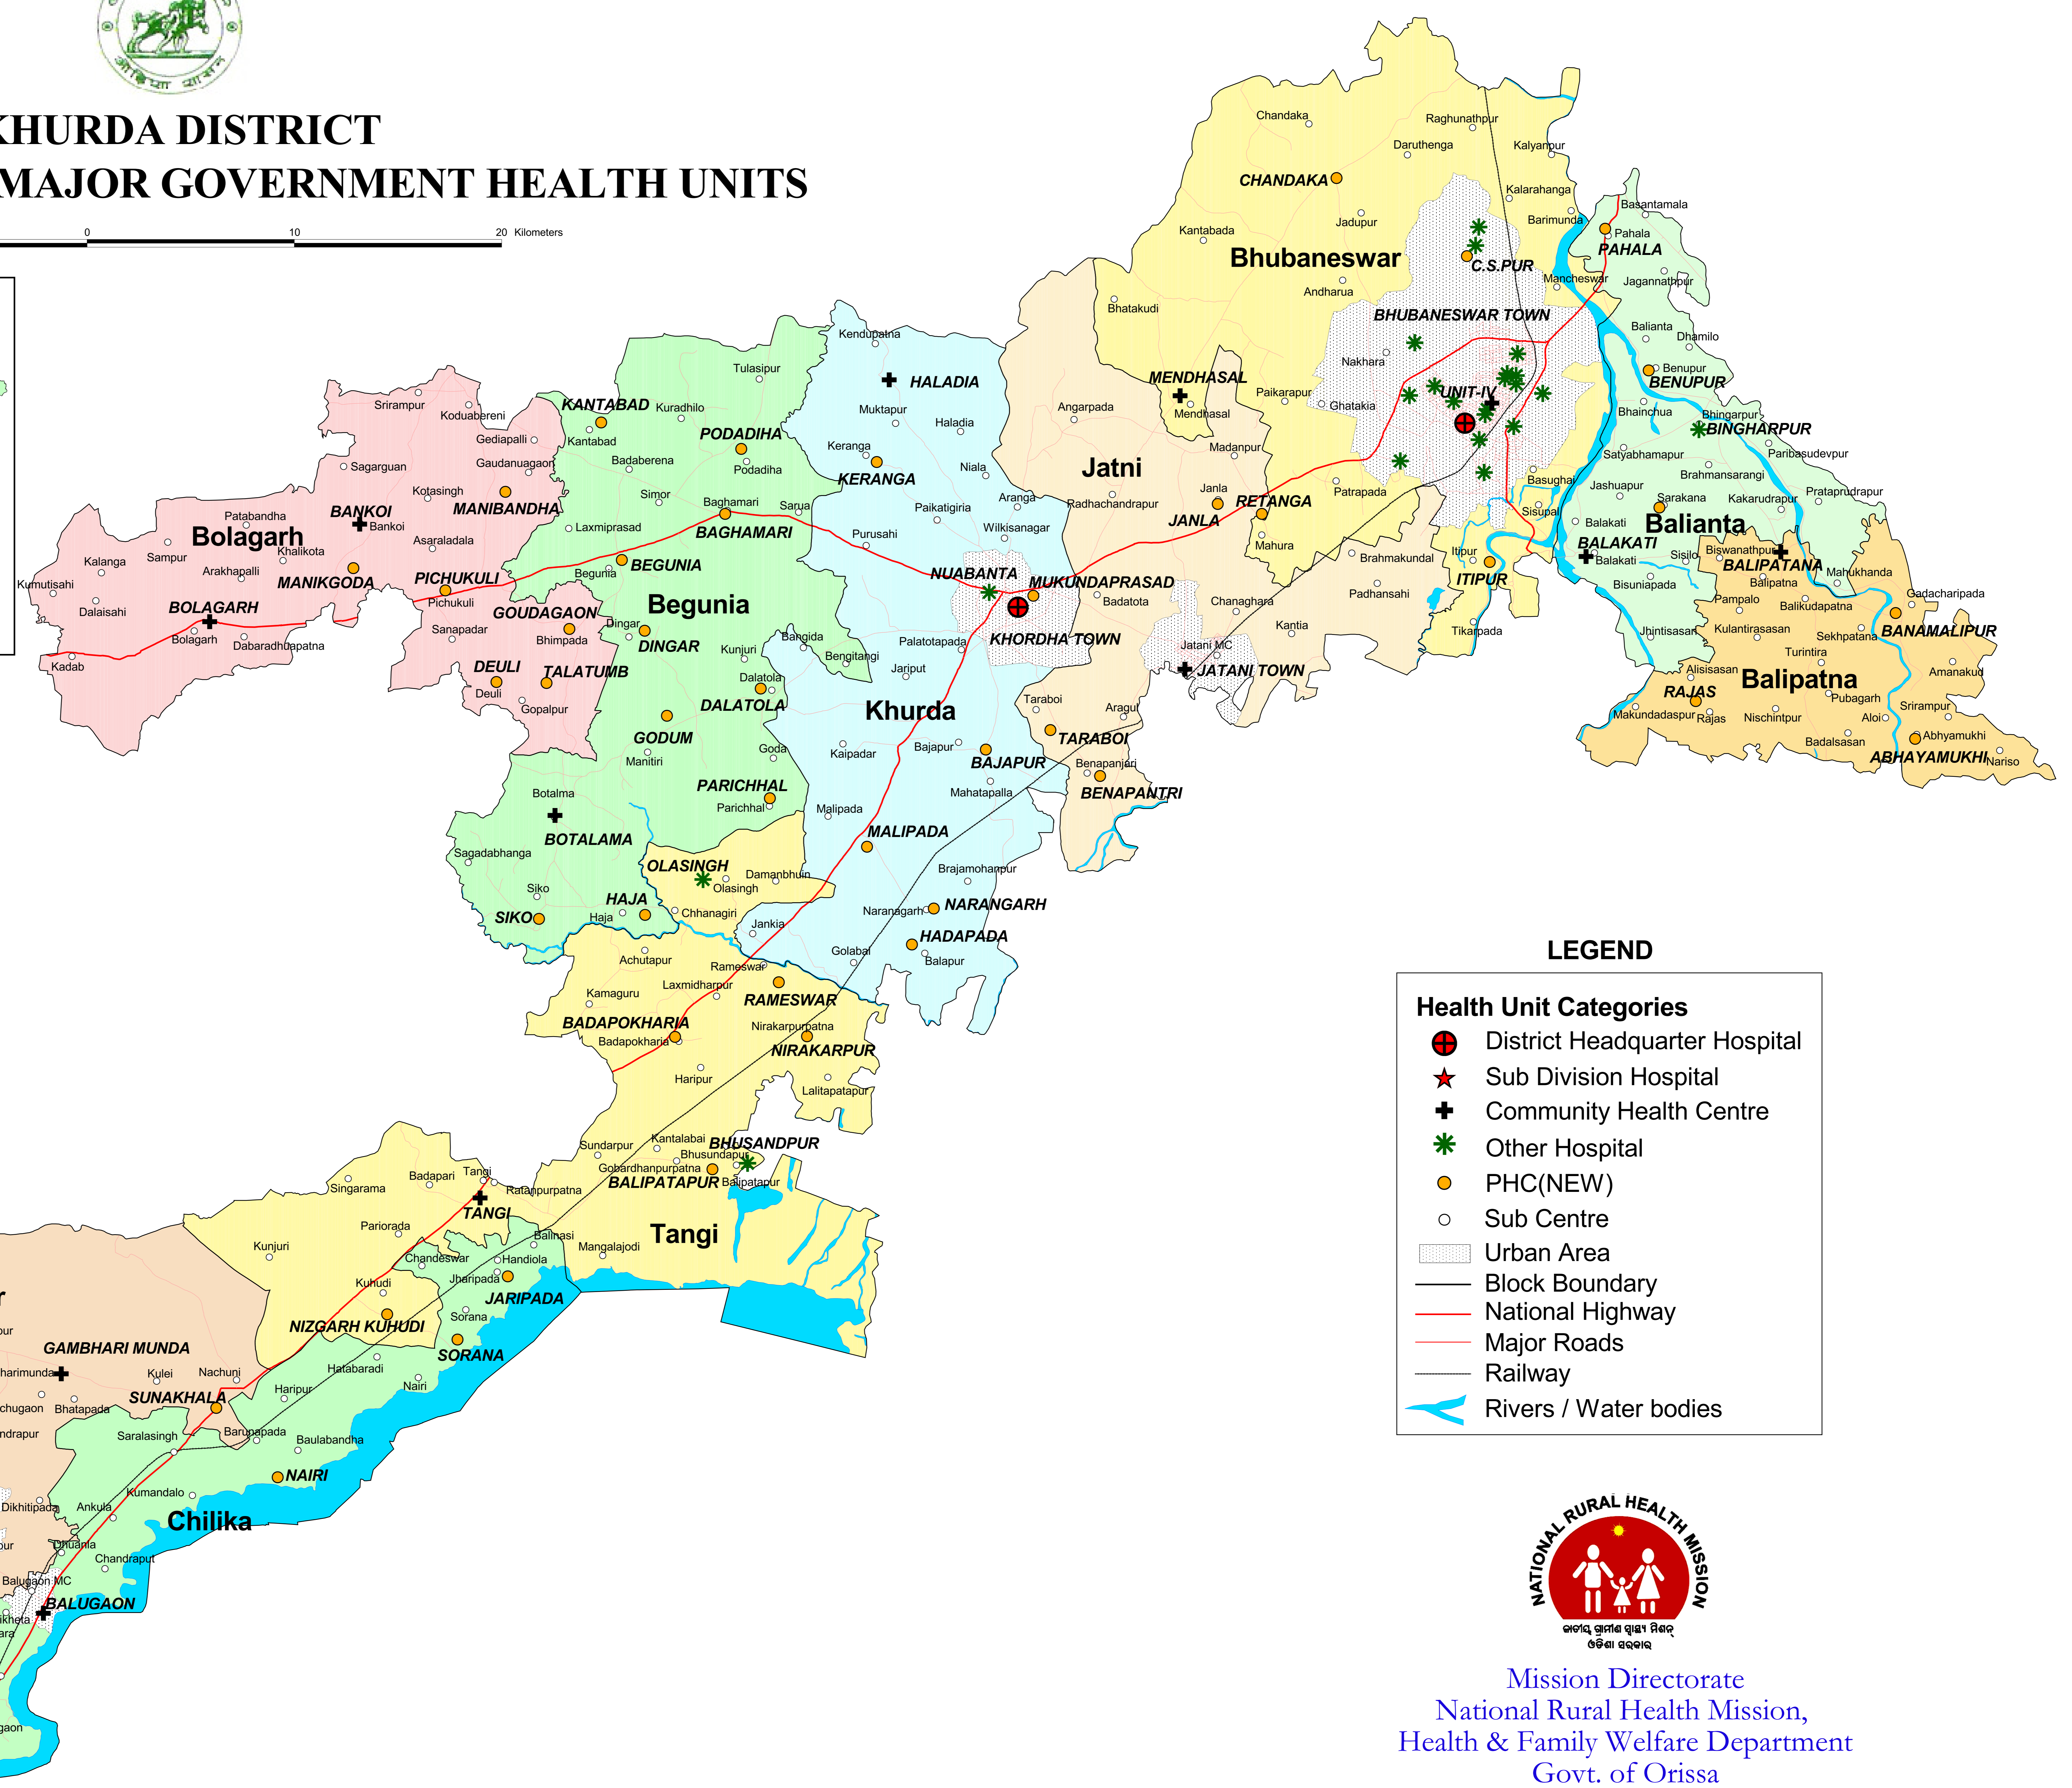

KHURDA DISTRICT DISTRIBUTION OF MAJOR GOVERNMENT HEALTH UNITS

LOCATION OF THE DISTRICT IN ORISSA, INDIA

LEGEND

- Health Unit Categories**
- District Headquarter Hospital
 - Sub Division Hospital
 - Community Health Centre
 - Other Hospital
 - PHC(NEW)
 - Sub Centre
 - Urban Area
 - Block Boundary
 - National Highway
 - Major Roads
 - Railway
 - Rivers / Water bodies

Mission Directorate
National Rural Health Mission,
Health & Family Welfare Department
Govt. of Orissa