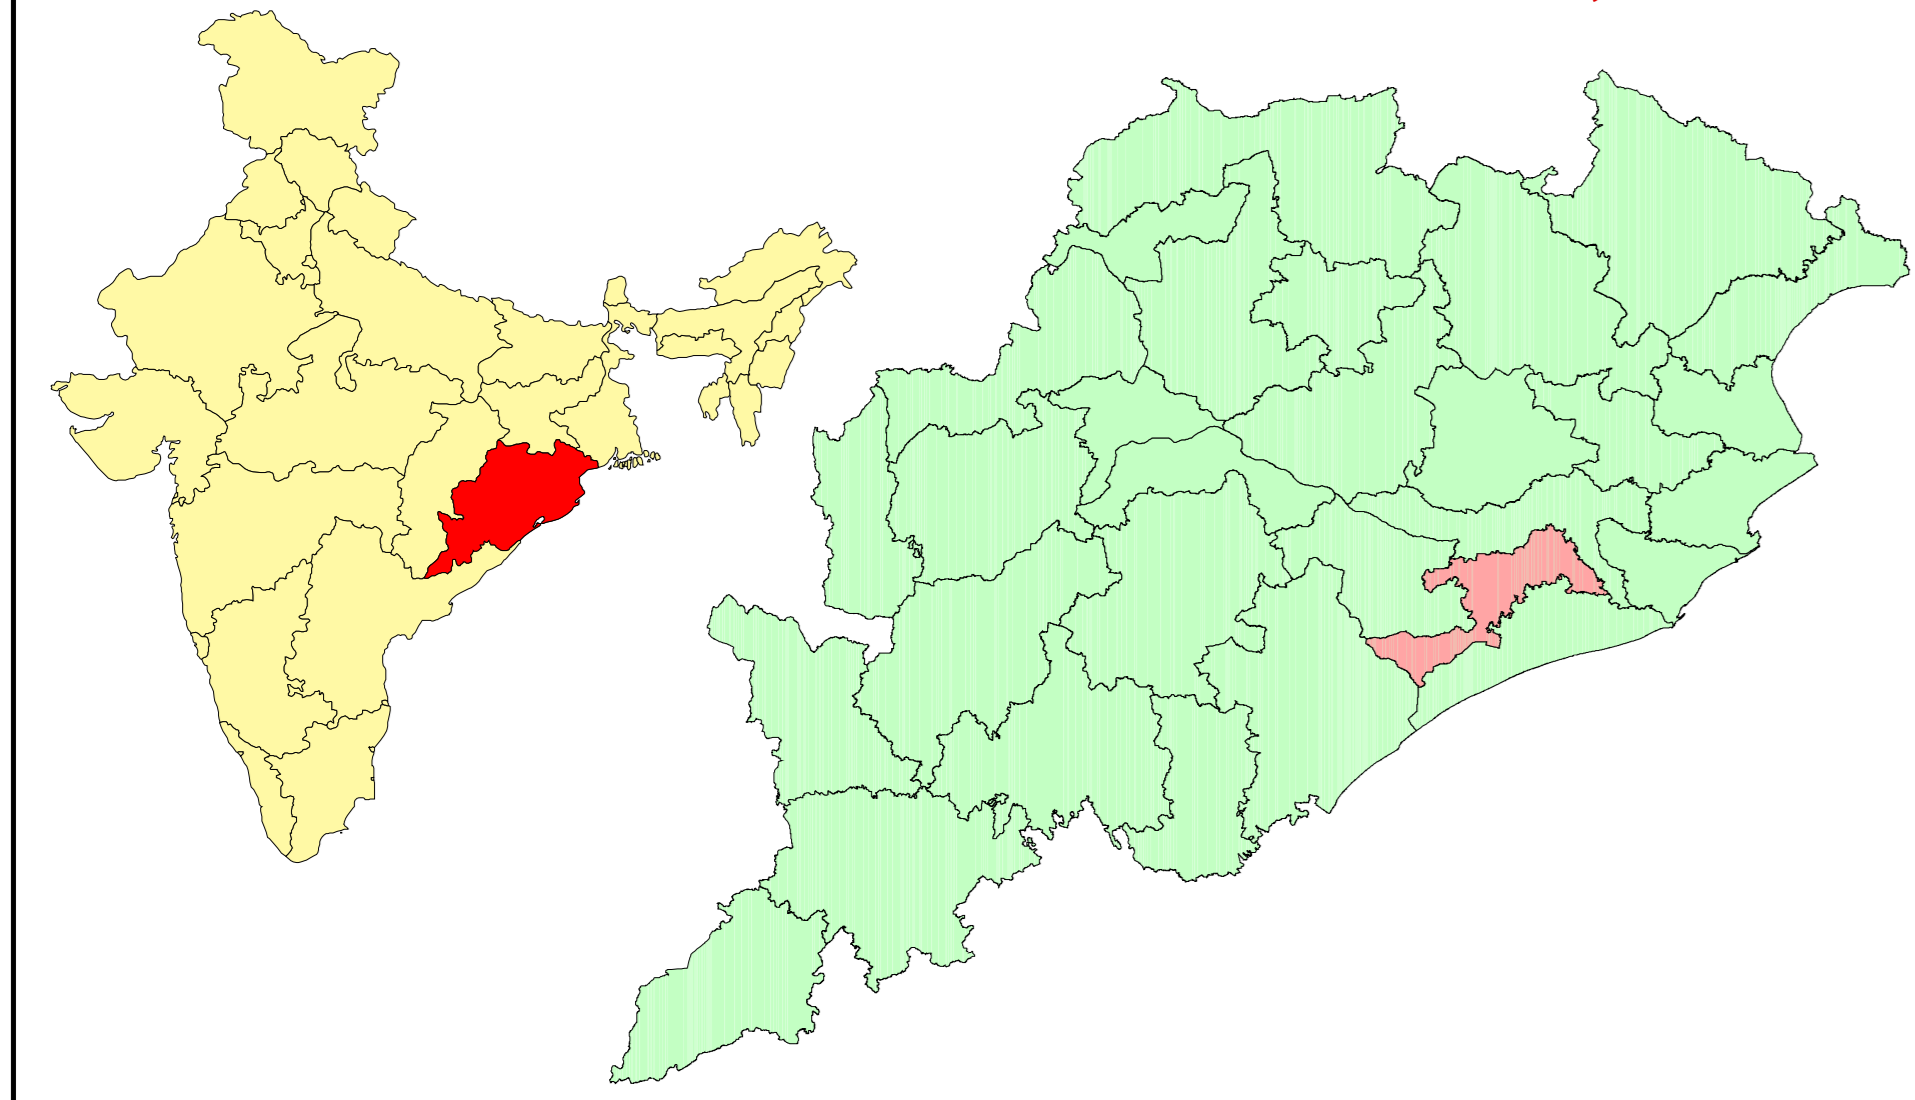

KHURDA DISTRICT DISTRIBUTION OF MAJOR GOVERNMENT HEALTH UNITS

LOCATION OF THE DISTRICT IN ORISSA, INDIA

LEGEND

- Health Unit Categories**
- District Headquarter Hospital
 - Sub Division Hospital
 - Community Health Centre
 - Other Hospital
 - PHC(NEW)
 - Sub Centre
 - Urban Area
 - Block Boundary
 - National Highway
 - Major Roads
 - Railway
 - Rivers / Water bodies

Mission Directorate
National Rural Health Mission,
Health & Family Welfare Department
Govt. of Orissa